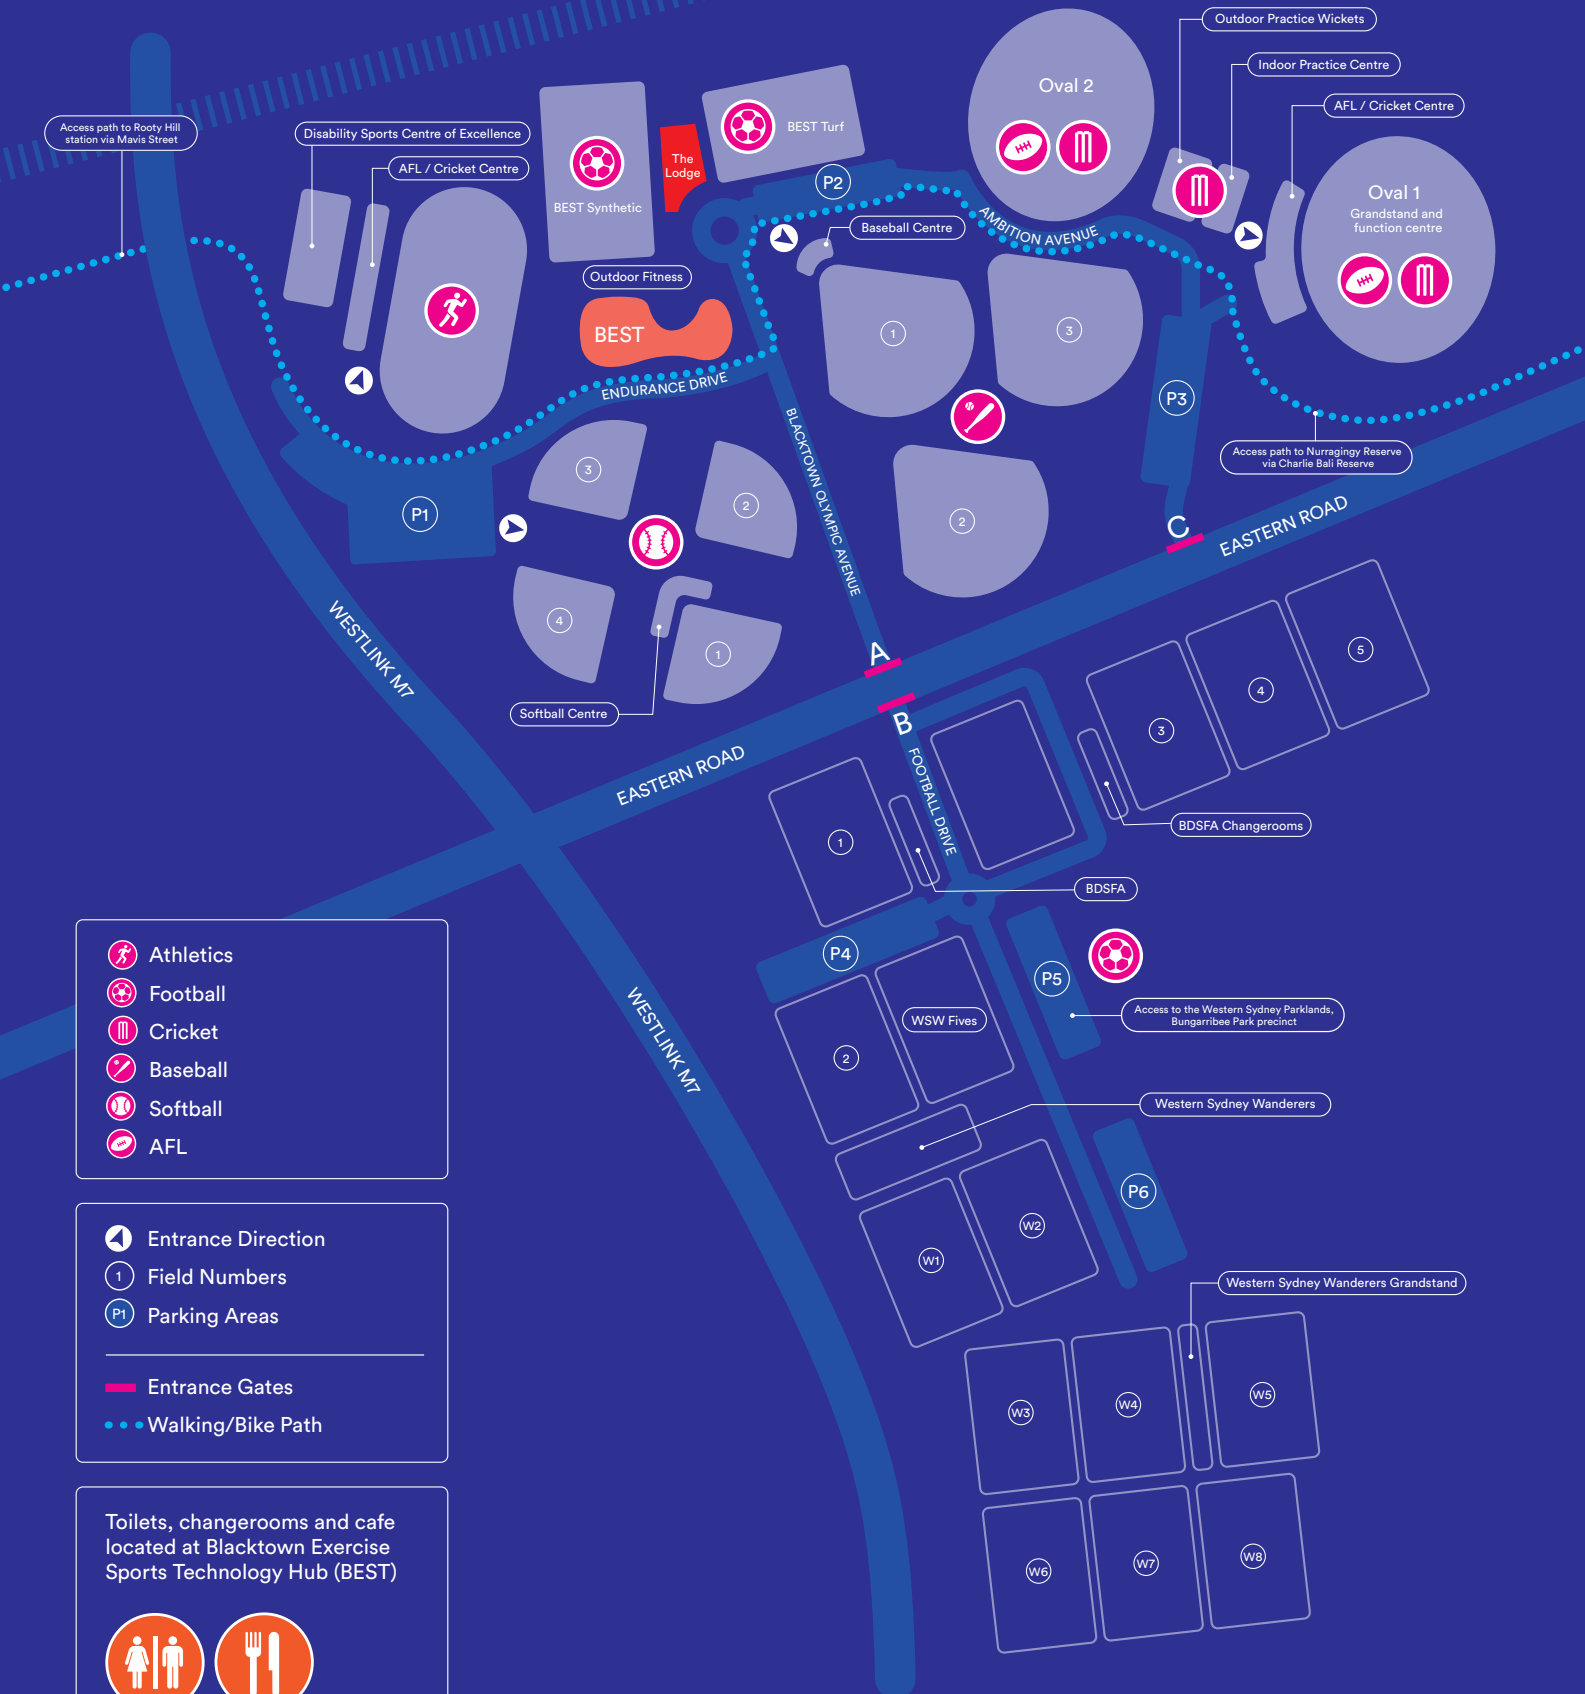

Blacktown International Sports Park

- Athletics
- Football
- Cricket
- Baseball
- Softball
- AFL

- Entrance Direction
- Field Numbers
- Parking Areas

- Entrance Gates
- Walking/Bike Path

Toilets, changerooms and cafe located at Blacktown Exercise Sports Technology Hub (BEST)